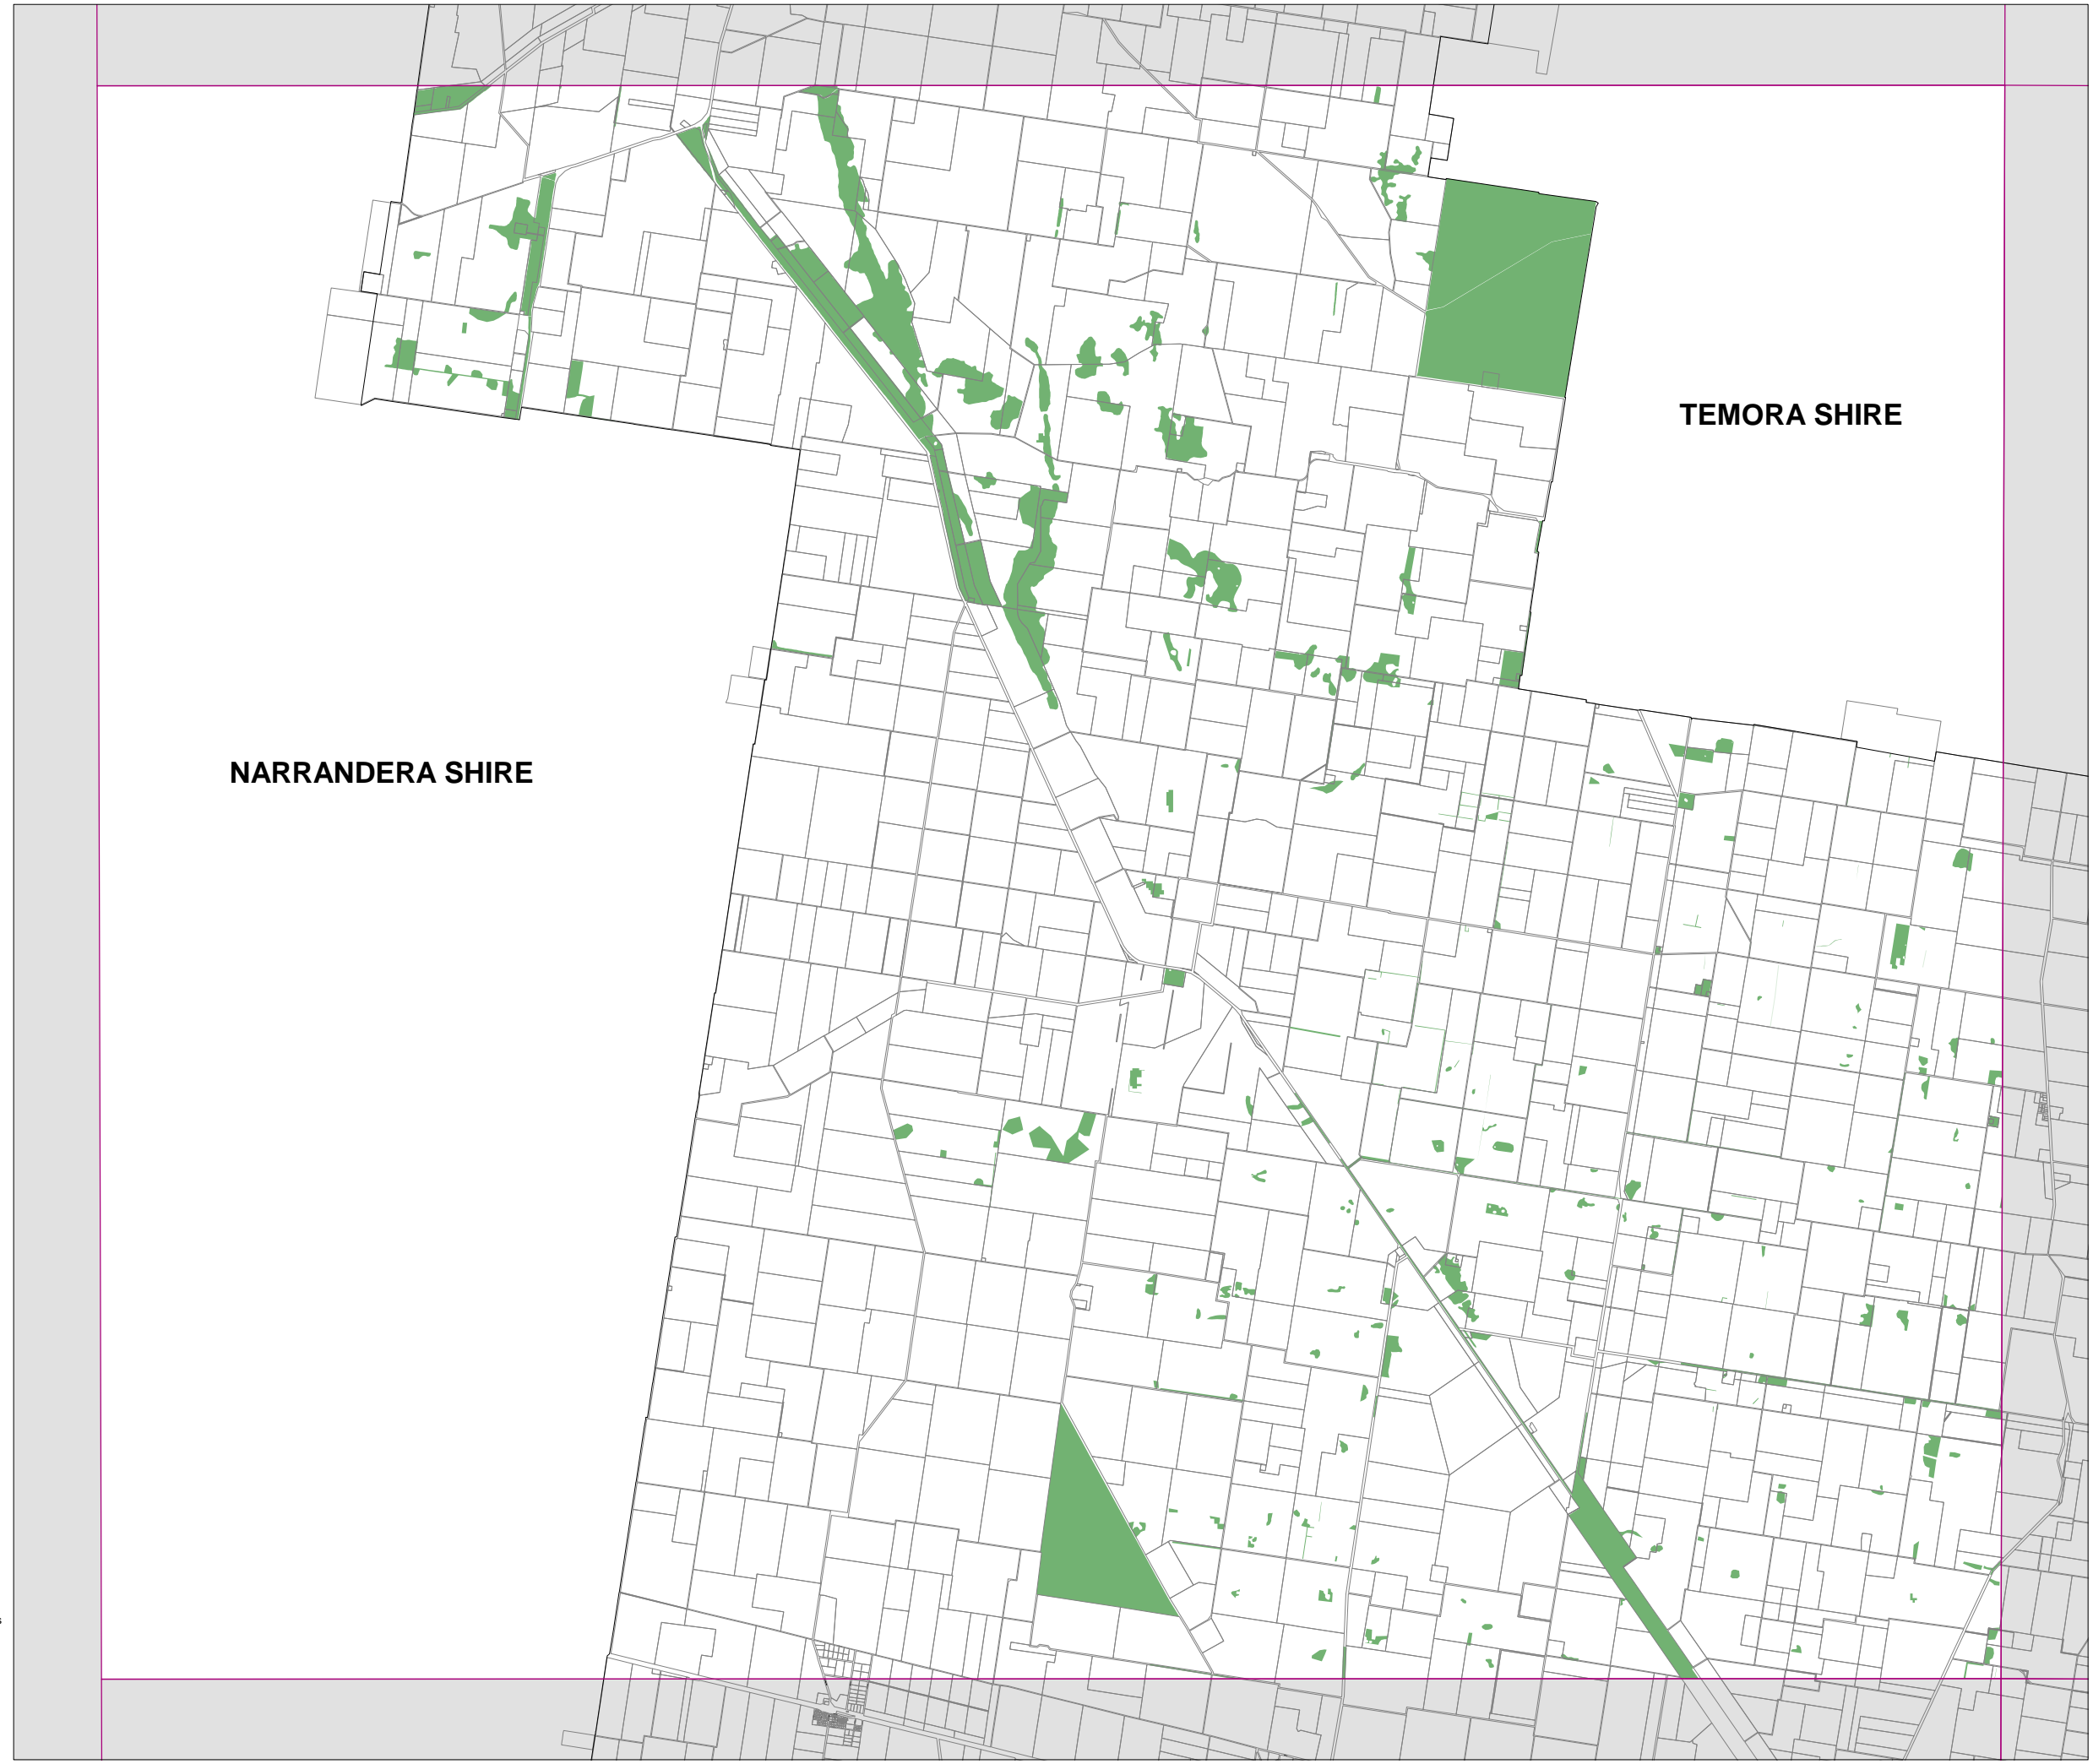

Natural Resource Sensitivity Map
Biodiversity - Sheet NRB_001

Sensitive Area

Cadastre

BLAND SHIRE

NARRANDERA SHIRE

TEMORA SHIRE

Coolamon Local Environmental Plan 2010

Natural Resource Sensitivity Map
Biodiversity - Sheet NRB_005

Sensitive Area

 Sensitive Area

Cadastral

 Cadastral 03/03/09 © Dept of Lands

Map pdf File Number:
2000_COM_NRB_005_160_20100201

Coolamon Local Environmental Plan 2010

Natural Resource Sensitivity Map
Biodiversity - Sheet NRB_006

Sensitive Area

Cadastre

NARRANDERA SHIRE

CITY OF WAGGA WAGGA

Sensitive Area

Cadastre

Sensitive Area

Cadastre